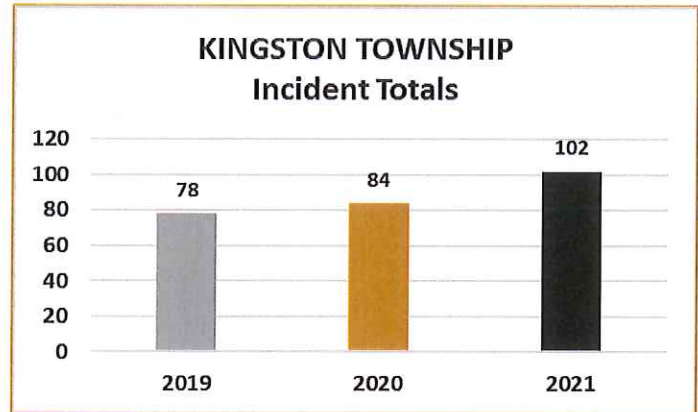

KINGSTON TOWNSHIP

Criminal & Other Incidents ~ 3-Year Comparison

Delaware County Sheriff's Office

	2019	2020	2021
Traffic Stop	32	26	38
Suicide Attempt	3	2	2
Domestic	11	9	10
Theft/Larceny	4	3	8
Mental Health Crisis	4	1	2
Vandalism	4	5	4
Harassment/Threats	1	8	2
Suspicious Activity	0	3	0
Burglary and B&E	3	1	1
D.O.A	0	5	2
Juvenile-Unruly/Runaway	1	4	0
Animal Call	6	2	2
Suspicious Vehicle/Person	3	3	1
Fight	1	0	1
Theft Of Credit Card/Number	0	0	0
Assault	0	0	1
Theft Of Identity	3	6	17
Suicide	0	1	3
Theft From Vehicle	0	0	2
Stolen Vehicle	0	1	4
Drug / Narcotic	1	1	1
Sex Offense	1	3	1
Rape	0	0	0
Missing Child	0	0	0
TOTAL	78	84	102

Please note:

This list does not include all non-criminal activity, due to space limitations. These would include well-being checks, found property, crashes, information-only reports, etc.

Like many communities throughout the U.S., Delaware County saw a significant increase in thefts of identity, namely due to fraudulent unemployment claims.